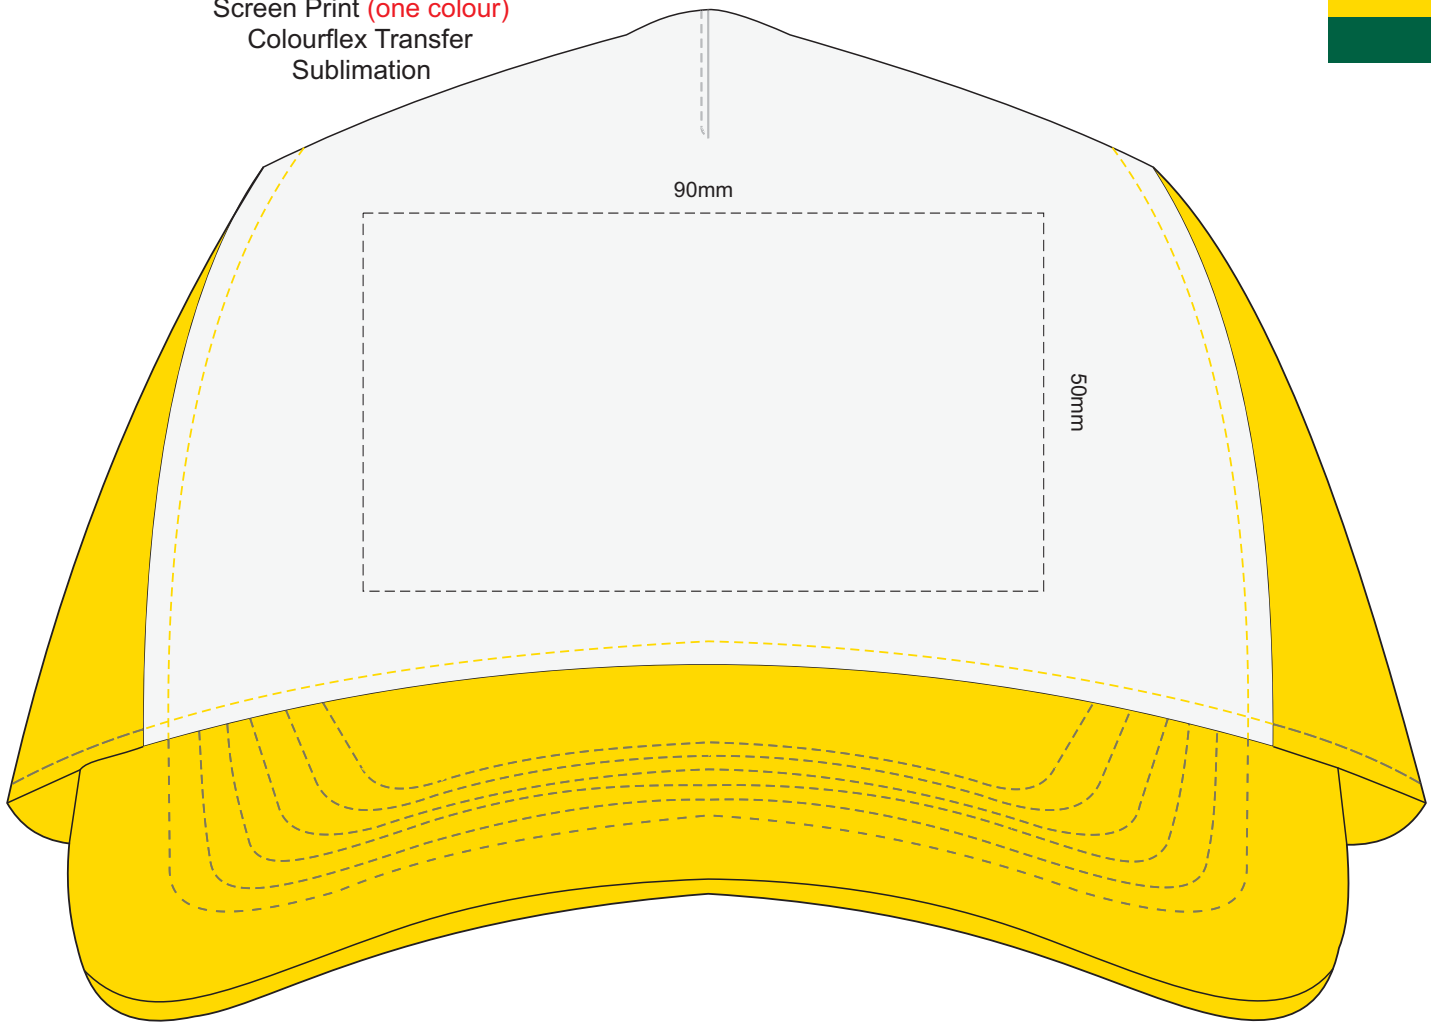

100% of Actual Size  
Screen Print (one colour)  
Colourflex Transfer  
Sublimation

100% of Actual Size  
Embroidery