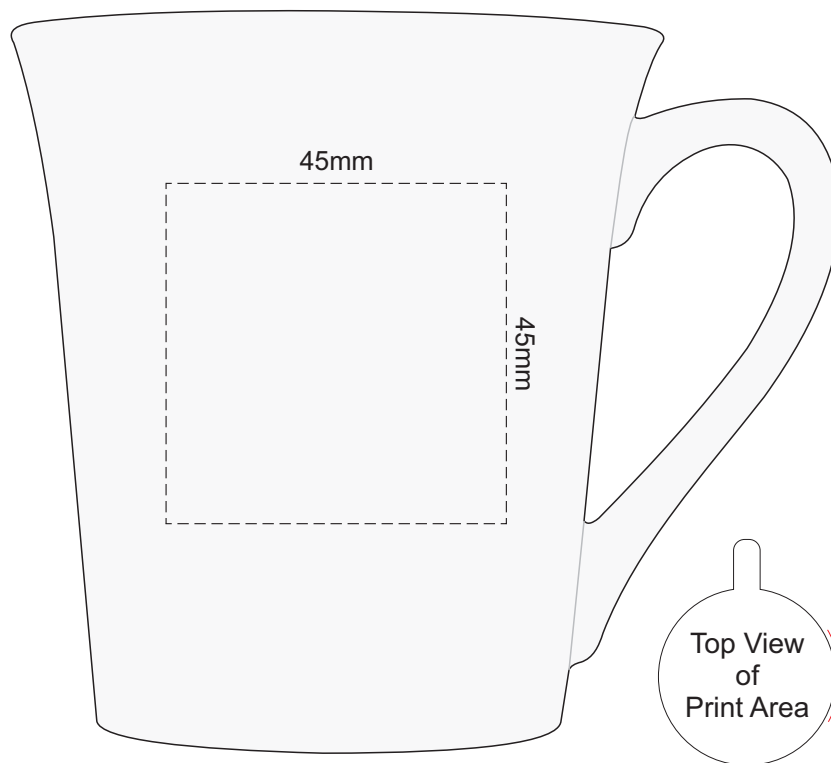

100% of Actual Size
Pad Print

QUALITY OF CERAMICS

Due to the inherent properties of ceramic ware produced by foreign manufacturers, there may be small imperfections or irregularities which should not be perceived as defective. Variations in materials firing temperatures and colour pigment may result in glaze and imprint colour variations. These variations are considered acceptable.

100% of Actual Size
Digital Print

GIFT BOX
FRONT

Artwork will be printed directly onto the product via CMYK printing (no white), colours will not be vibrant due to white ink not being available for this process.