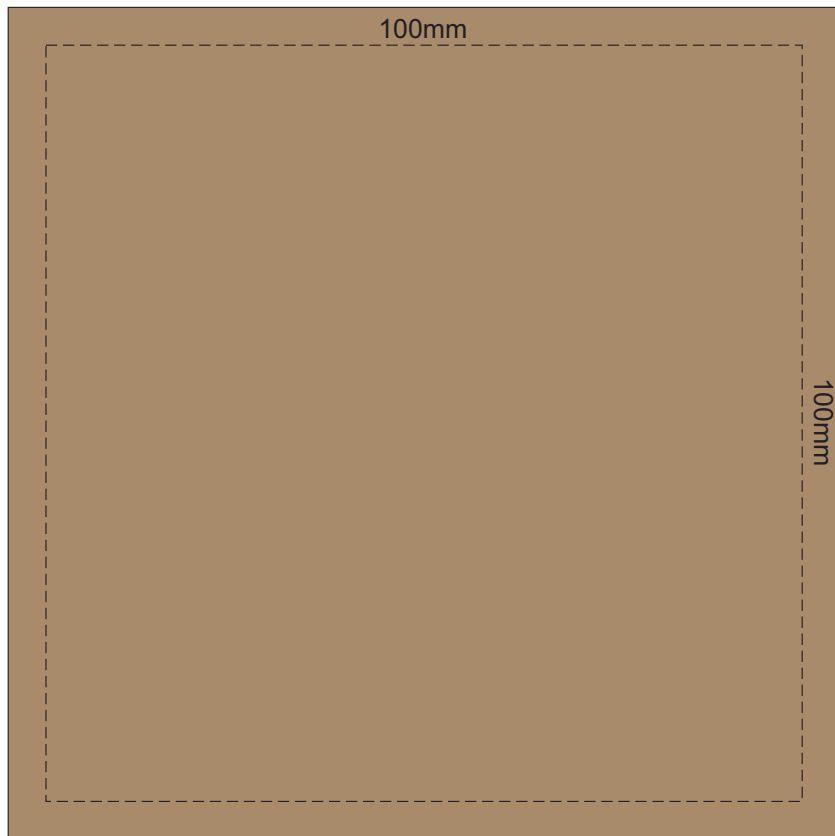

100% of Actual Size
Pad Print

QUALITY OF CERAMICS

Due to the inherent properties of ceramic ware produced by foreign manufacturers, there may be small imperfections or irregularities which should not be perceived as defective. Variations in materials firing temperatures and colour pigment may result in glaze and imprint colour variations. These variations are considered acceptable.

100% of Actual Size
Digital Print

GIFT BOX
FRONT

Artwork will be printed directly onto the product via CMYK printing (no white), colours will not be vibrant due to white ink not being available for this process.