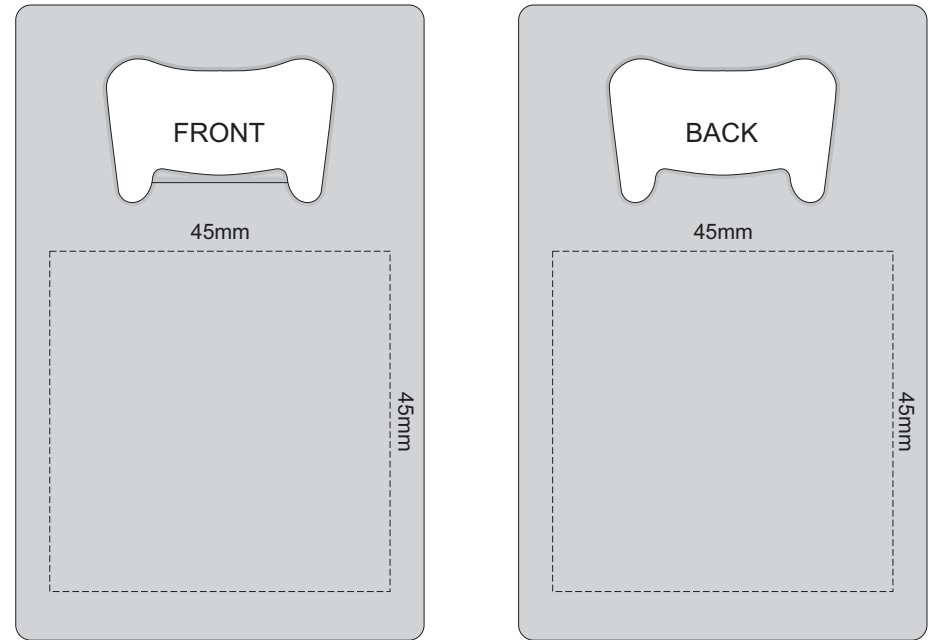

100% of Actual Size
Pad Print

100% of Actual Size
Laser Engraving

 Engraves to a Brass Colour Finish

100% of Actual Size
Direct Digital