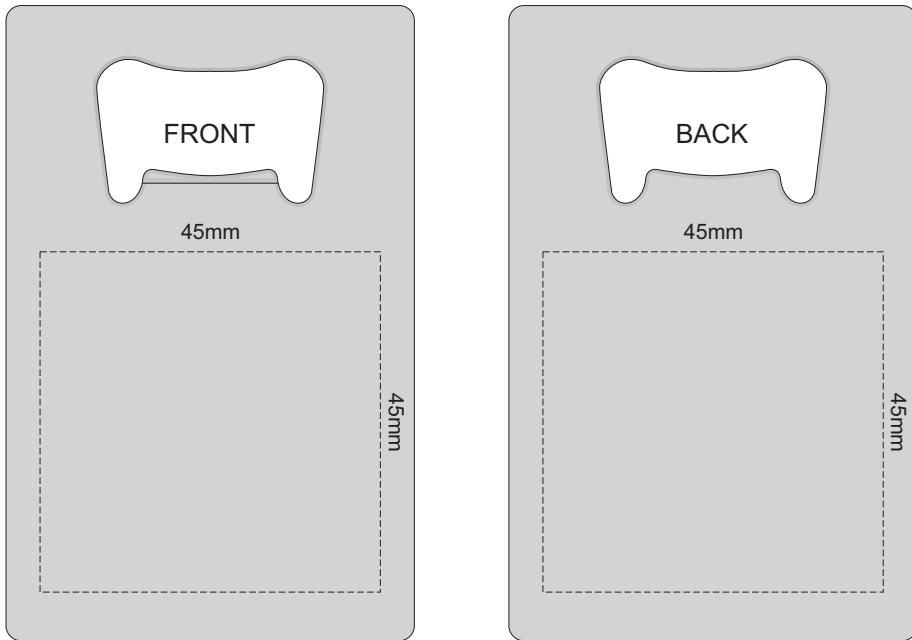

100% of Actual Size
Pad Print

100% of Actual Size
Laser Engraving

 Engraves to a Brass Colour Finish

100% of Actual Size
Direct Digital