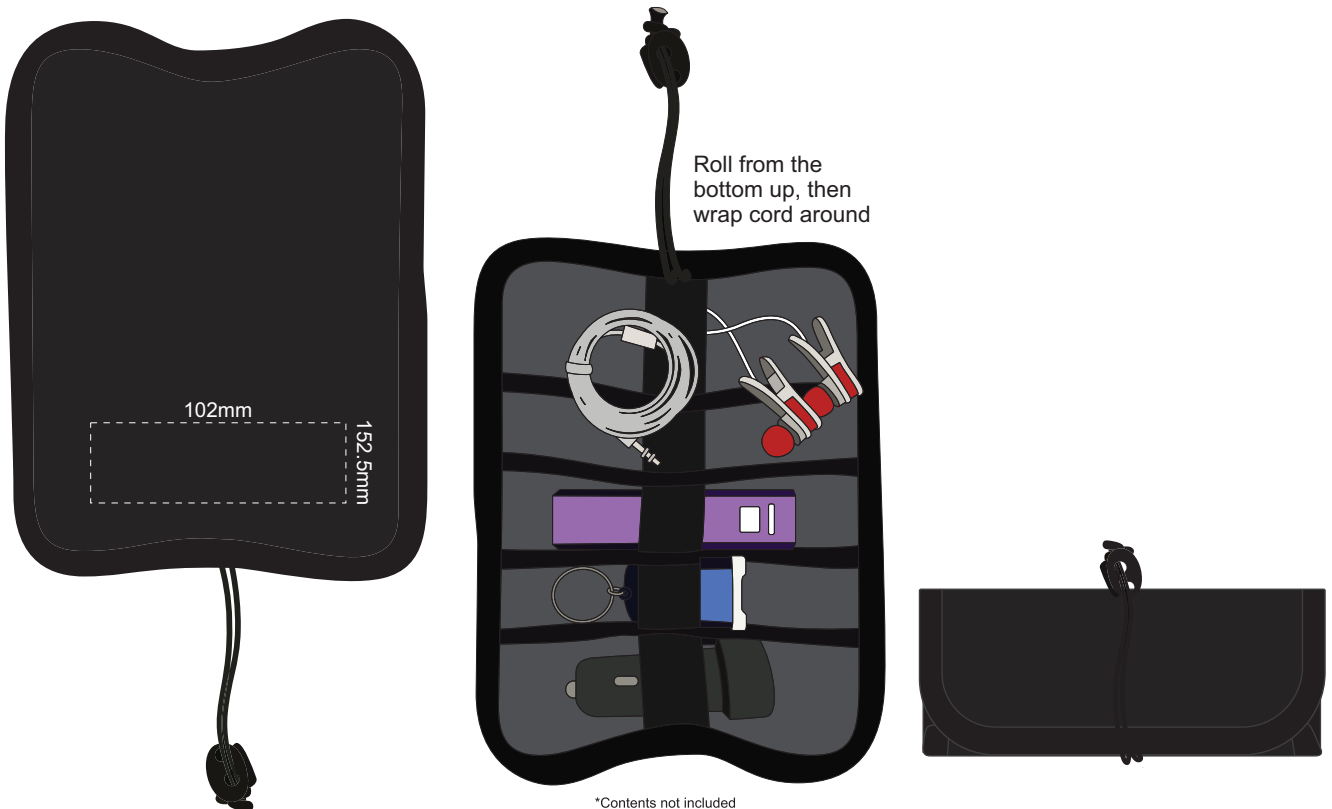

100% of Actual Size

Screen Print (3 colour Max)
Digital Transfer (3 colour Max)
102mm

NOT ACTUAL SIZE

100% of Actual Size

Screen Print (3 colour Max)
Digital Transfer (3 colour Max)

102mm

152.5mm

Roll from the
bottom up, then
wrap cord around

*Contents not included

NOT ACTUAL SIZE