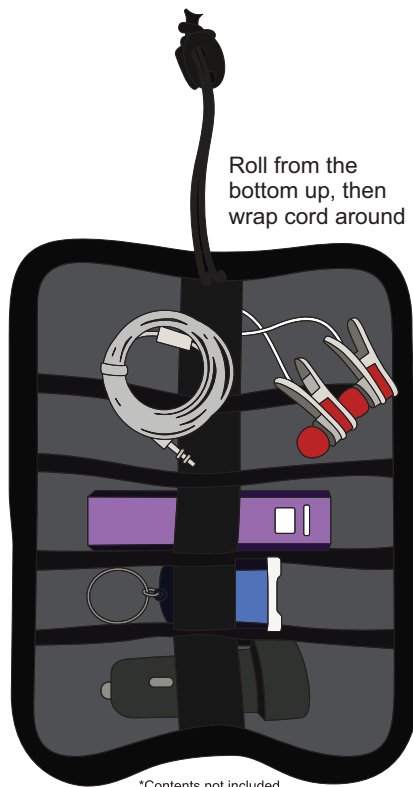

100% of Actual Size

Screen Print (3 colour Max)
Digital Transfer (3 colour Max)
102mm

NOT ACTUAL SIZE

100% of Actual Size

Screen Print (3 colour Max)
Digital Transfer (3 colour Max)

102mm

152.5mm

Roll from the
bottom up, then
wrap cord around

*Contents not included

NOT ACTUAL SIZE