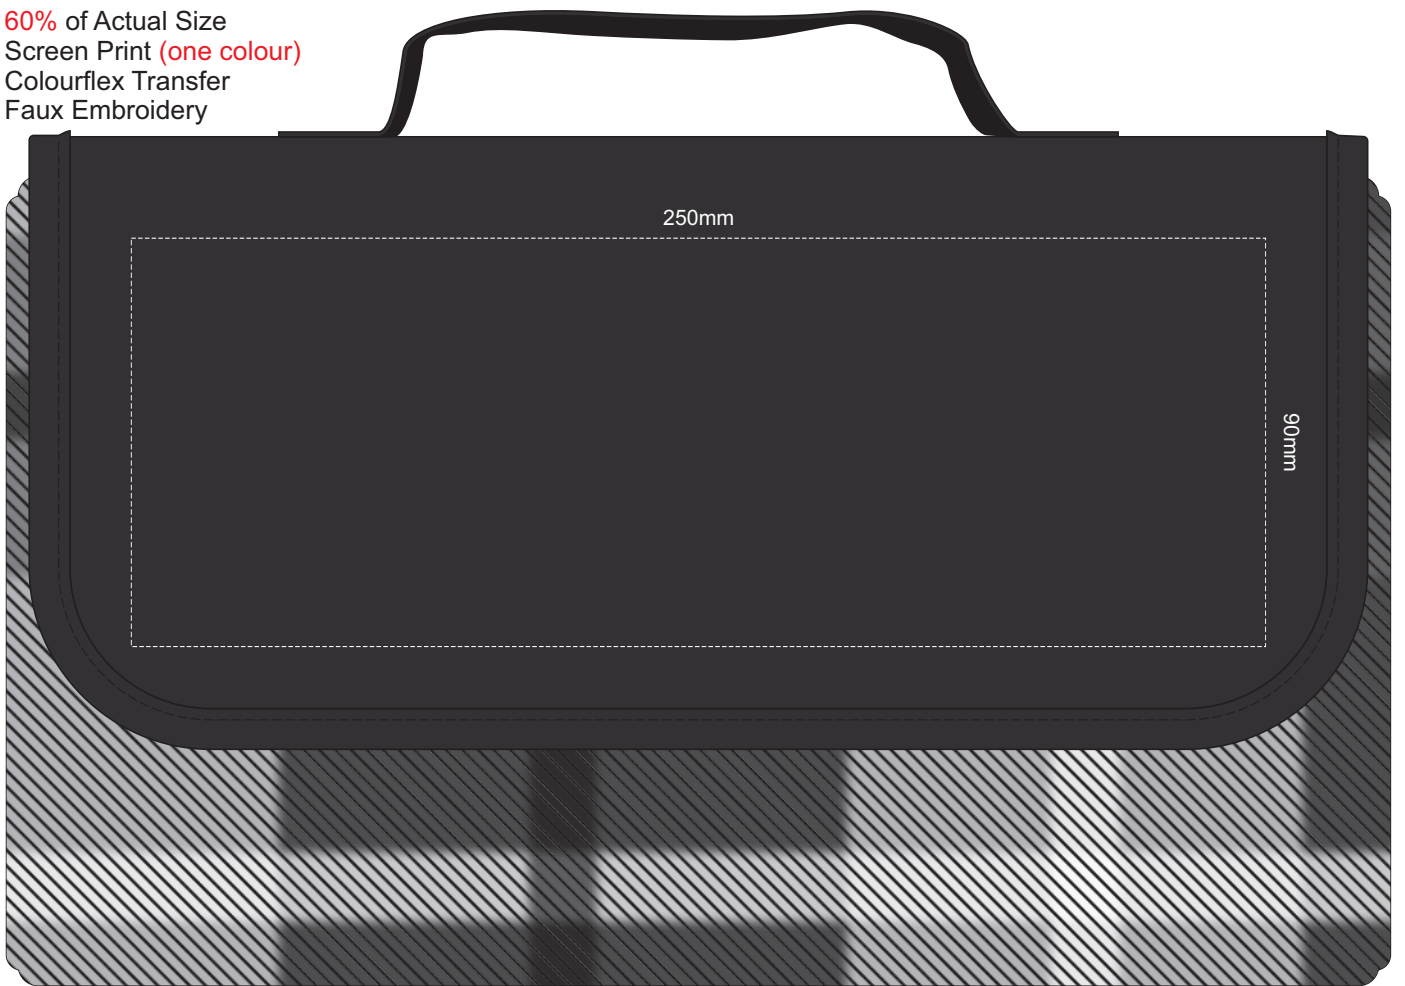

60% of Actual Size
Screen Print (one colour)
Colourflex Transfer
Faux Embroidery

60% of Actual Size
Embroidery