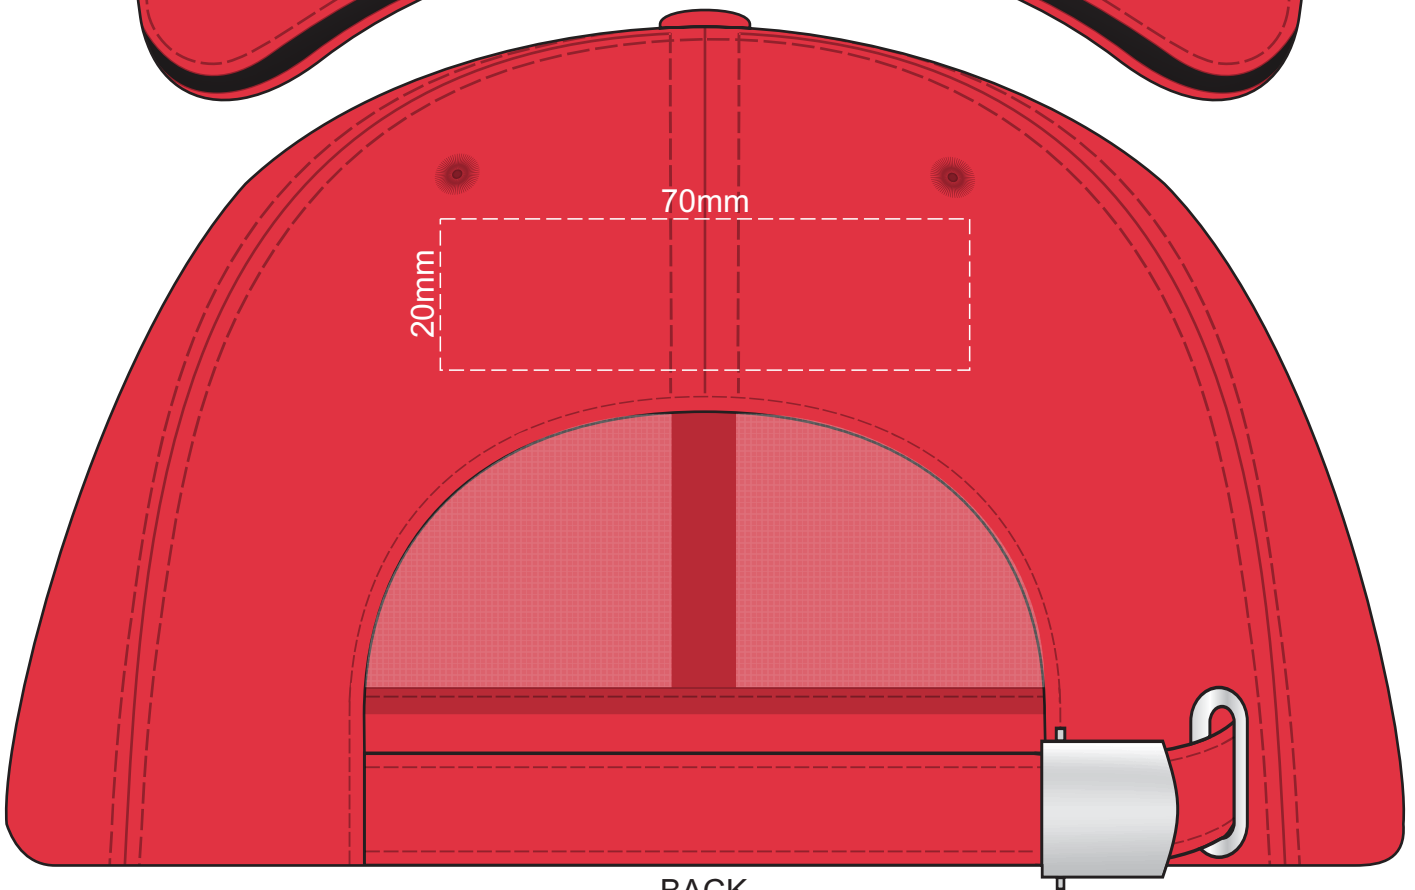

100% of Actual Size
Colourflex Transfer
Faux Embroidery
FRONT

100% of Actual Size
Colourflex Transfer
Faux Embroidery
LEFT SIDE ONLY

100% of Actual Size
Embroidery
FRONT

BACK