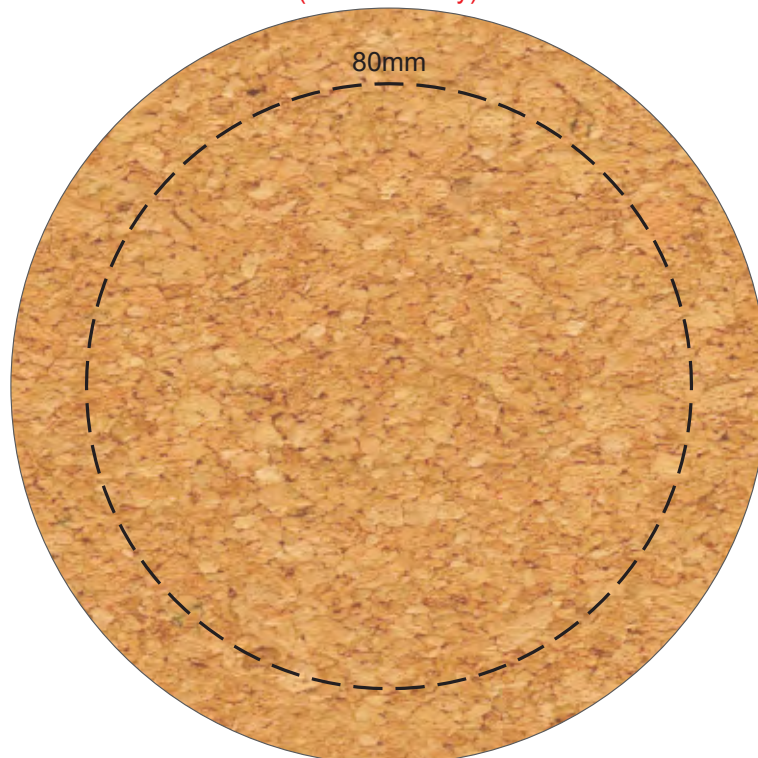

100% of Actual Size  
Colourflex Transfer  
Laser Engraving

This product is a natural material, please allow for small variances in engraving colour.

Engraved Finish

100% of Actual Size  
Digital Packaging Print  
(One side only)

Artwork will be printed directly onto the product via CMYK printing (no white), colours will not be vibrant due to white ink not being available for this process.