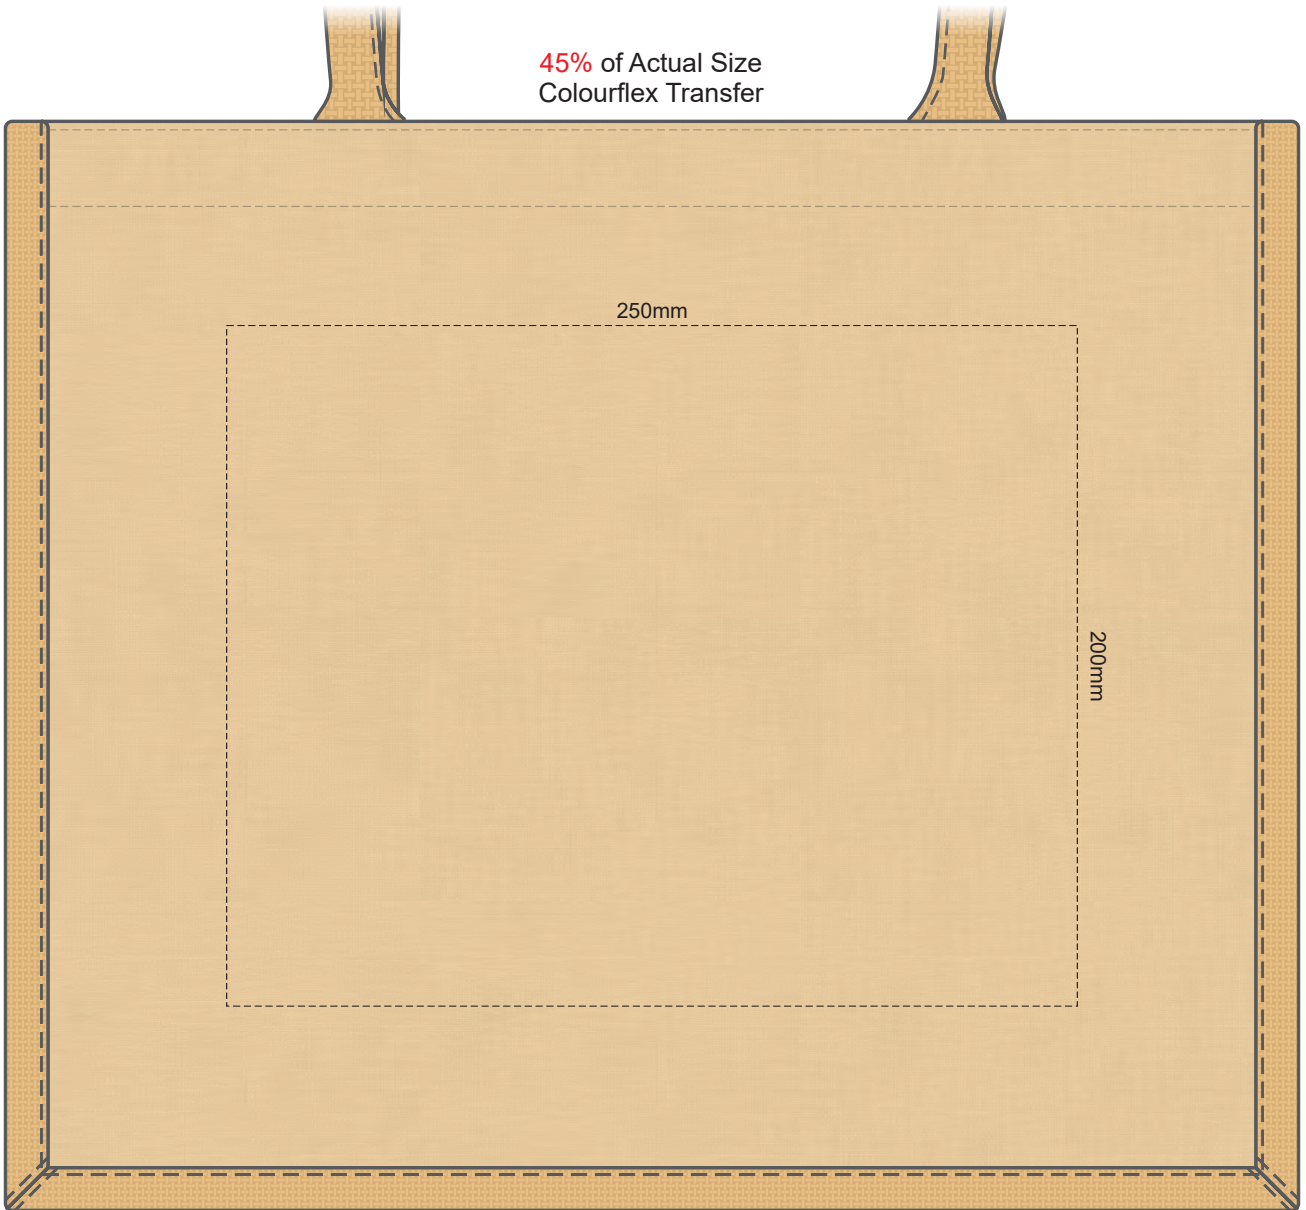

45% of Actual Size  
Screen Print

Please be aware the artwork will be significantly affected by the texture of the bag.  
Fine detailing, small text will be lost in the texture of the bag and may not be legible.

45% of Actual Size  
Colourflex Transfer

Please note the orientation of these print areas may be rotated to best suit your needs.