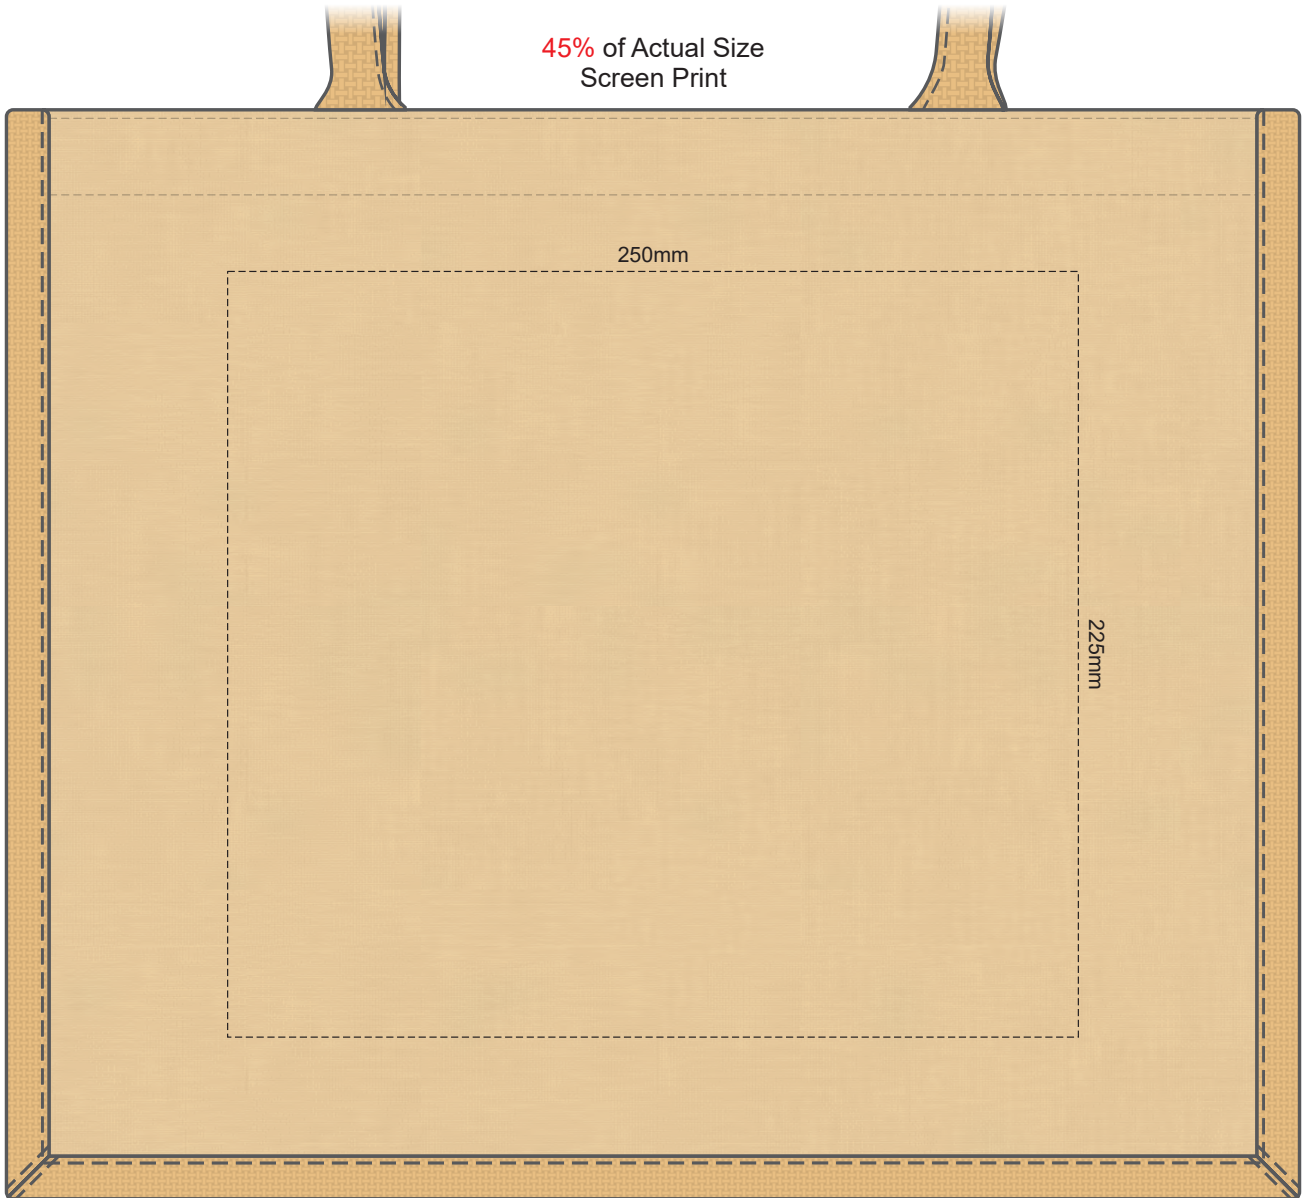

45% of Actual Size  
Screen Print

Please be aware the artwork will be significantly affected by the texture of the bag.  
Fine detailing, small text will be lost in the texture of the bag and may not be legible.

45% of Actual Size  
Colourflex Transfer

Please note the orientation of these print areas may be rotated to best suit your needs.