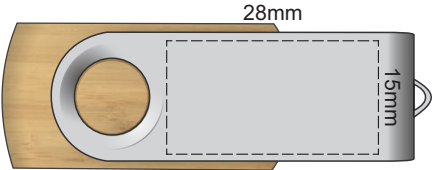

100% of Actual Size
Pad Print
Direct Digital

100% of Actual Size
Laser Engraving
(Silver Only)

 Silver engraves to a natural etch

100% of Actual Size
Pad Print (one colour)