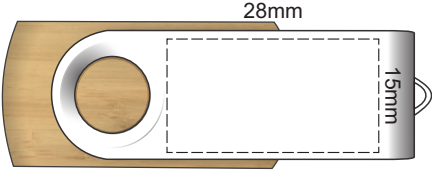

100% of Actual Size
Pad Print
Direct Digital

100% of Actual Size
Laser Engraving
(Silver Only)

 Silver engraves to a natural etch

100% of Actual Size
Pad Print (one colour)