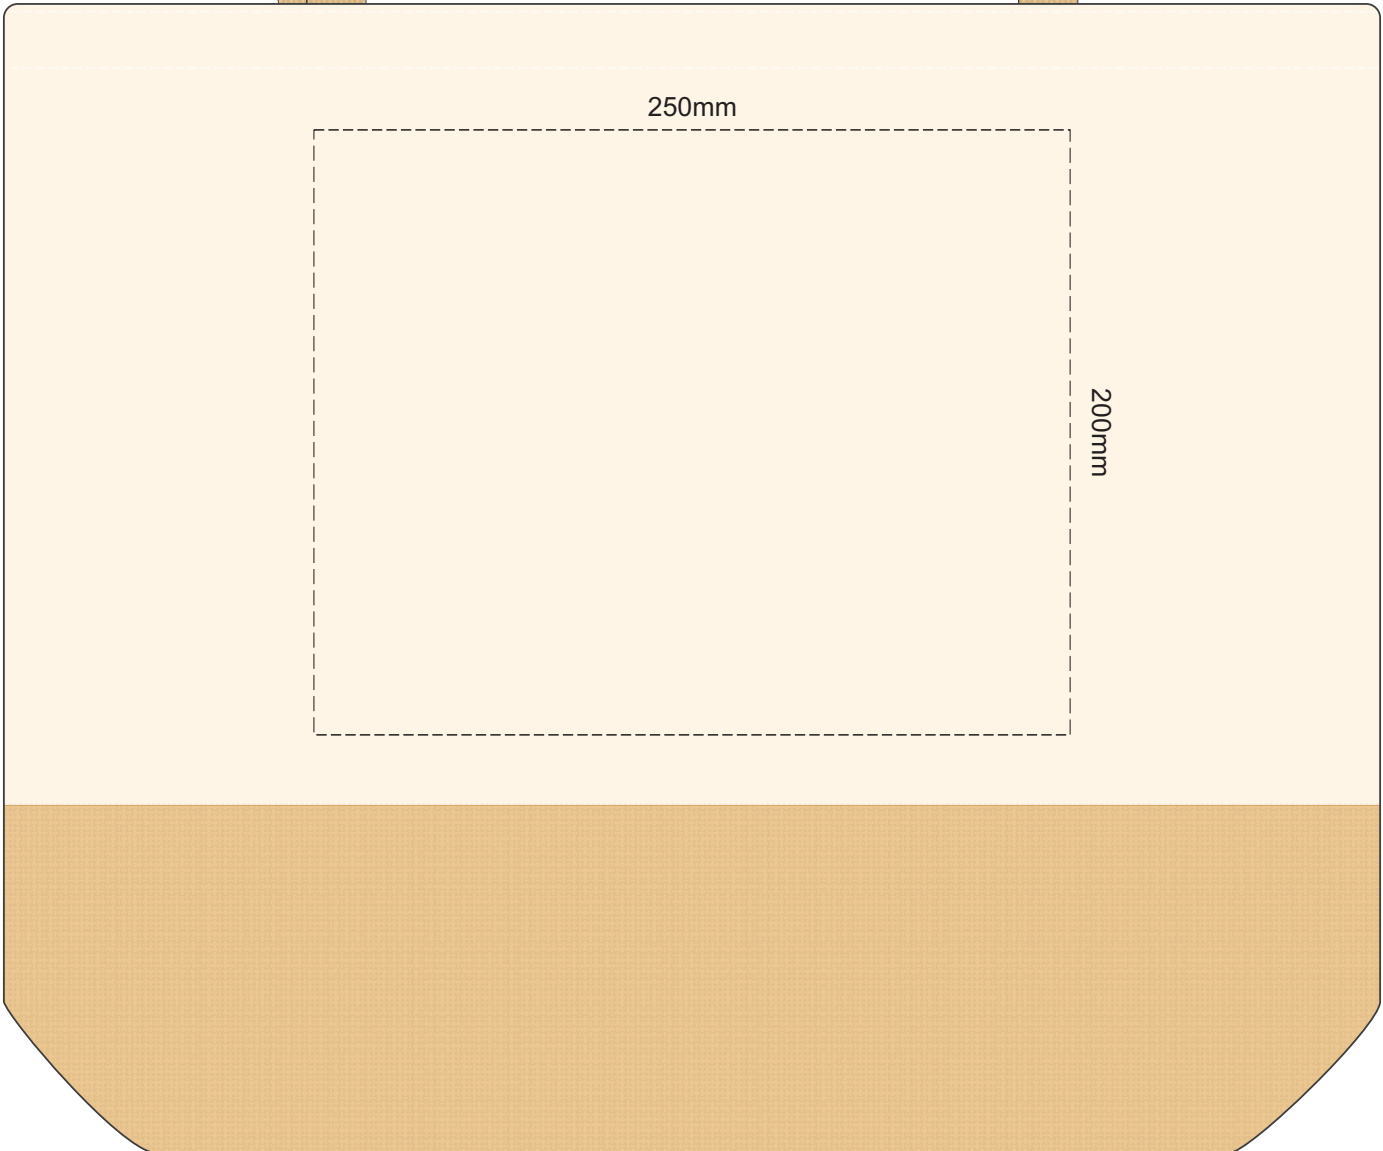

40% of Actual Size
Screen Print

330mm

180mm

40% of Actual Size
Colourflex Transfer

250mm

200mm