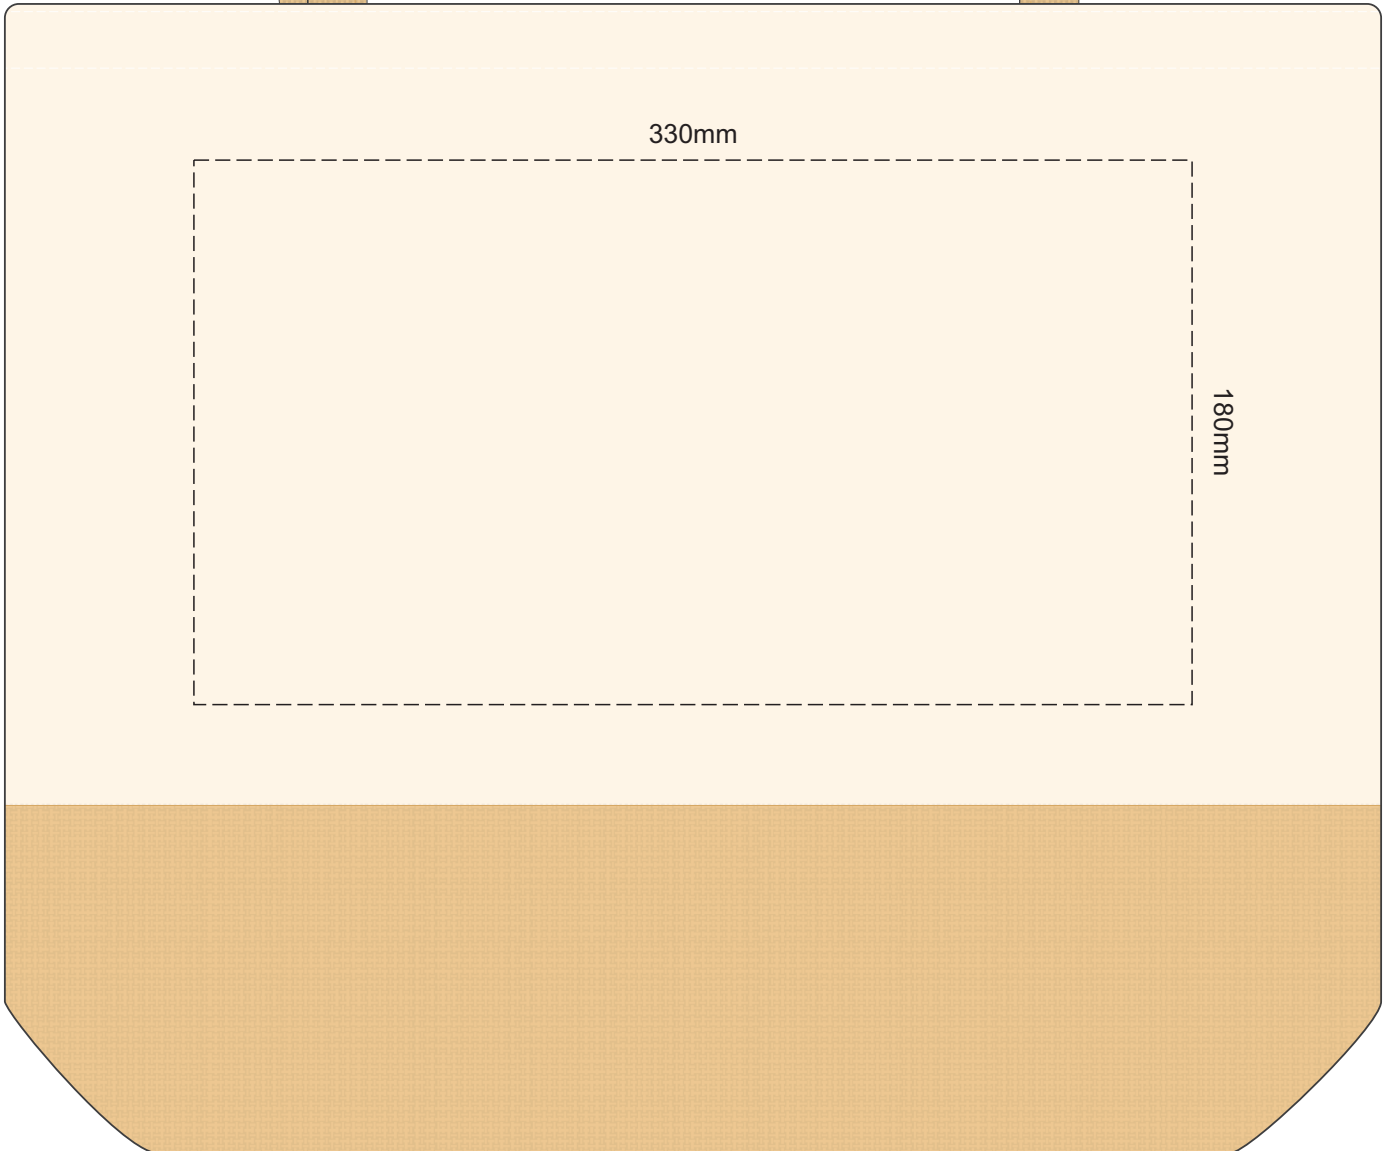

40% of Actual Size
Screen Print

330mm

180mm

40% of Actual Size
Colourflex Transfer

250mm

200mm