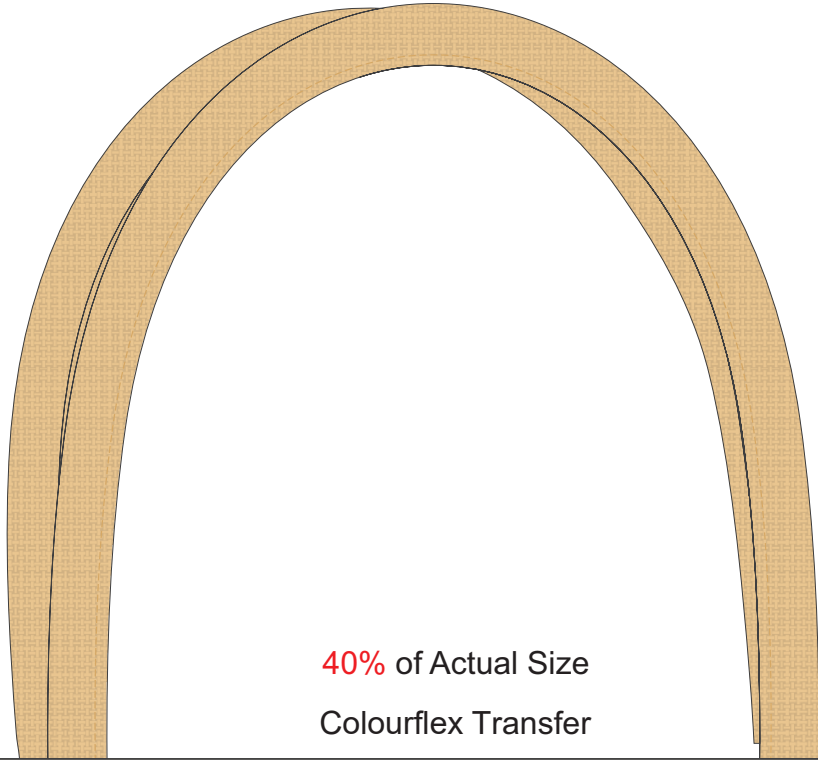

40% of Actual Size
Screen Print

330mm

180mm

40% of Actual Size
Colourflex Transfer

250mm

200mm