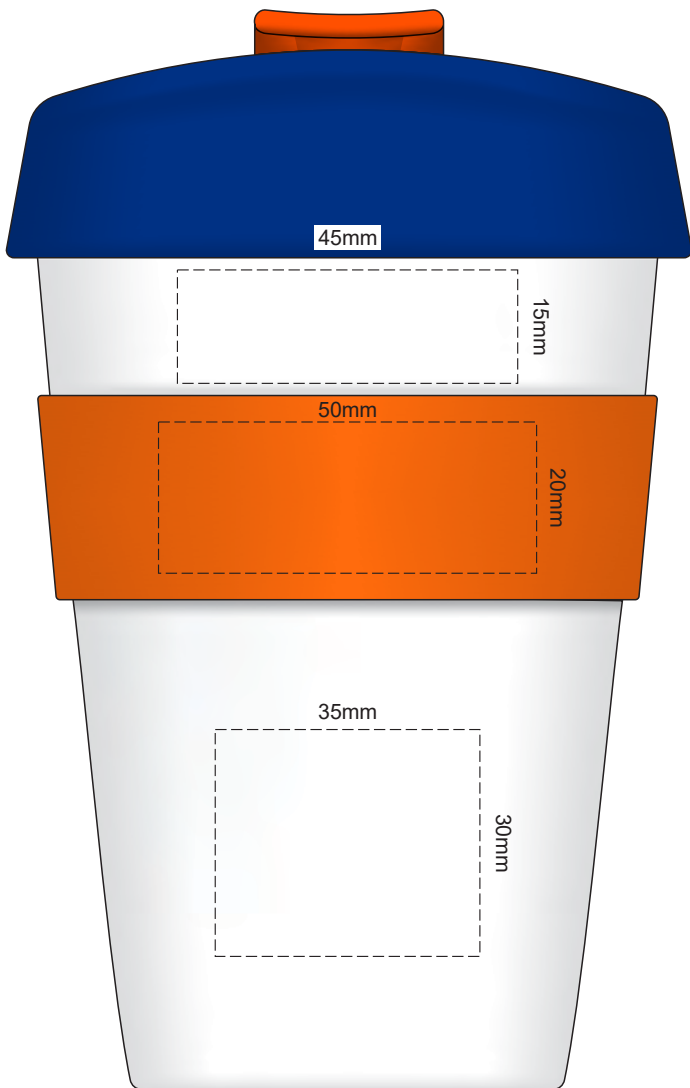

100% of Actual Size
Pad Print

Flip & Band
Lid colour colour

Cup colour

100% of Actual Size
Pad Print

SIDE 1

SIDE 2

Flip & Band
Lid colour colour

Cup colour

100% of Actual Size
Screen Print (one colour)

100% of Actual Size
Screen Print (one colour)
Double sided template front & Back

Red Line = Exact opposites of the product
(centre artwork to the red line)

Flip & Band
Lid colour colour

Cup colour

100% of Actual Size
Silicone Digital Print
Debossed

100% of Actual Size
Digital Packaging Print
FRONT

Artwork will be printed directly onto the product via CMYK printing (no white), colours will not be vibrant due to white ink not being available for this process.