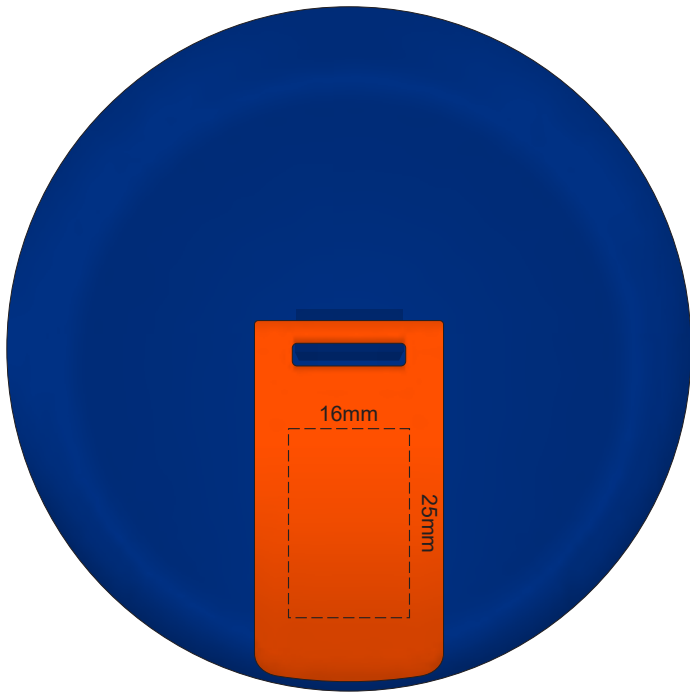

100% of Actual Size
Pad Print

Flip & Band
Lid colour colour

Cup colour

100% of Actual Size
Pad Print

SIDE 1

SIDE 2

Flip & Band
Lid colour colour

Cup colour

100% of Actual Size
Screen Print (one colour)

100% of Actual Size
Screen Print (one colour)
Double sided template front & Back

Red Line = Exact opposites of the product
(centre artwork to the red line)

Flip & Band
Lid colour colour

Cup colour

100% of Actual Size
Silicone Digital Print
Debossed

100% of Actual Size
Digital Packaging Print
FRONT

Artwork will be printed directly onto the product via CMYK printing (no white), colours will not be vibrant due to white ink not being available for this process.