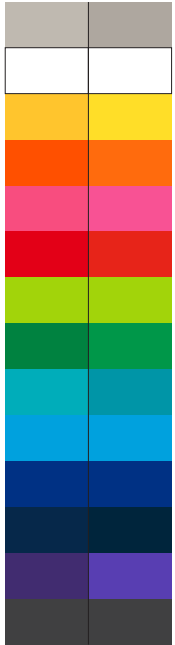

100% of Actual Size
Pad Print

Flip & Band
Lid colour colour

Cup colour

100% of Actual Size
Pad Print

SIDE 1

SIDE 2

Flip & Band
Lid colour colour

Cup colour

100% of Actual Size
Screen Print (one colour)

100% of Actual Size
Screen Print (one colour)
Double sided template front & Back

Red Line = Exact opposites of the product
(centre artwork to the red line)

Flip & Band
Lid colour colour

Cup colour

100% of Actual Size
Silicone Digital Print
Debossed

100% of Actual Size
Digital Packaging Print
FRONT

Artwork will be printed directly onto the product via CMYK printing (no white), colours will not be vibrant due to white ink not being available for this process.