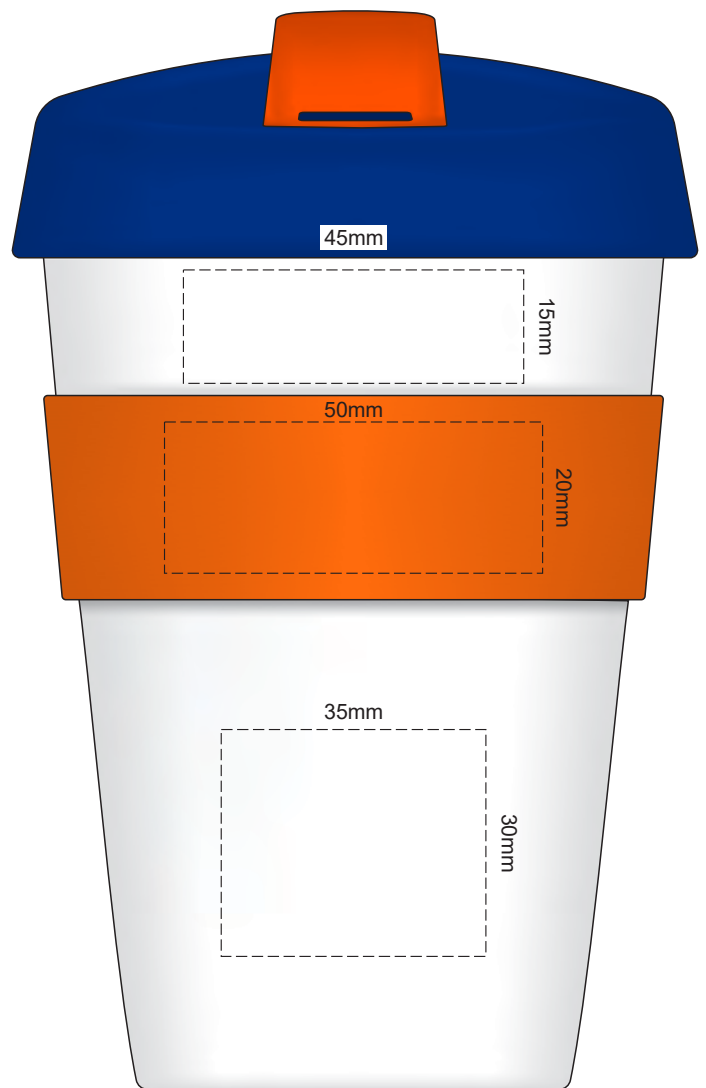

100% of Actual Size
Pad Print

Flip & Band
Lid colour colour

Cup colour

100% of Actual Size
Pad Print

SIDE 1

SIDE 2

Flip & Band
Lid colour colour

Cup colour

100% of Actual Size
Screen Print (one colour)

100% of Actual Size
Screen Print (one colour)
Double sided template front & Back

Red Line = Exact opposites of the product
(centre artwork to the red line)

Flip & Band
Lid colour colour

Cup colour

100% of Actual Size
Silicone Digital Print
Debossed

100% of Actual Size
Digital Packaging Print
FRONT

Artwork will be printed directly onto the product via CMYK printing (no white), colours will not be vibrant due to white ink not being available for this process.