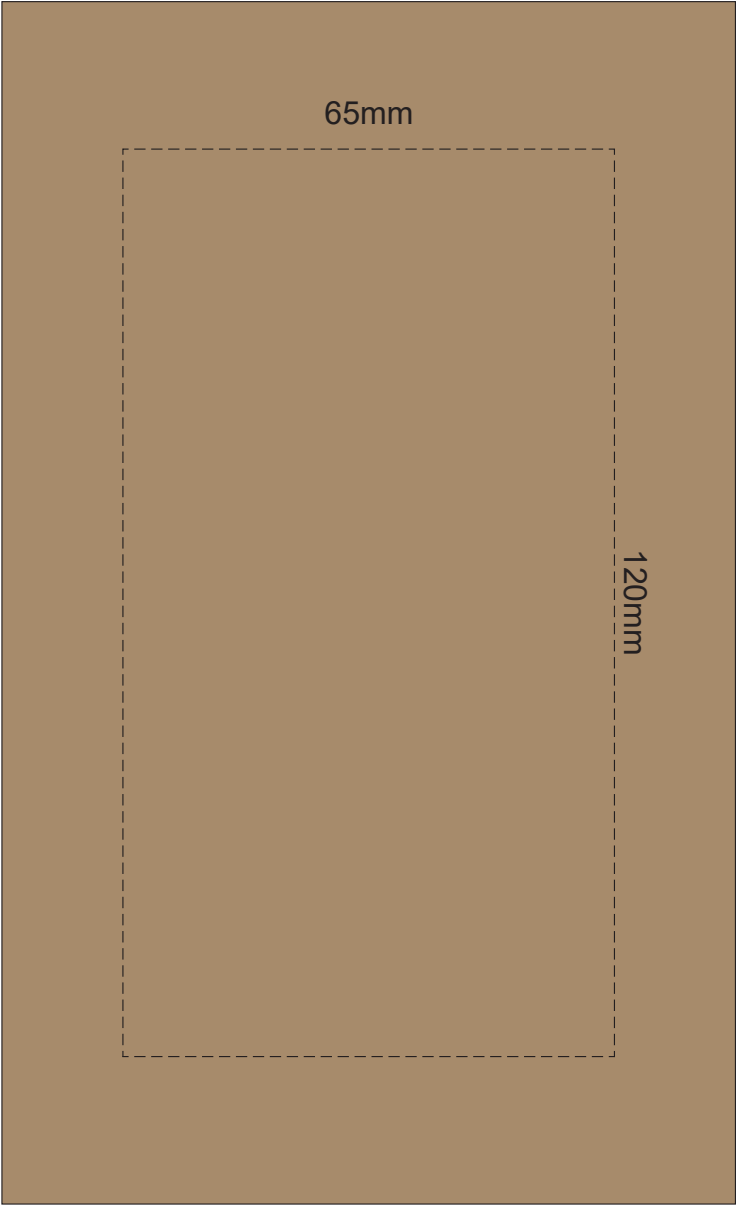

100% of Actual Size
Pad Print

Flip & Band
Lid colour colour

Cup colour

100% of Actual Size
Pad Print

SIDE 1

SIDE 2

Flip & Band
Lid colour colour

Cup colour

100% of Actual Size
Screen Print (one colour)

100% of Actual Size
Screen Print (one colour)
Double sided template front & Back

Red Line = Exact opposites of the product
(centre artwork to the red line)

Flip & Band
Lid colour colour

Cup colour

100% of Actual Size
Silicone Digital Print
Debossed

100% of Actual Size
Digital Packaging Print
FRONT

Artwork will be printed directly onto the product via CMYK printing (no white), colours will not be vibrant due to white ink not being available for this process.