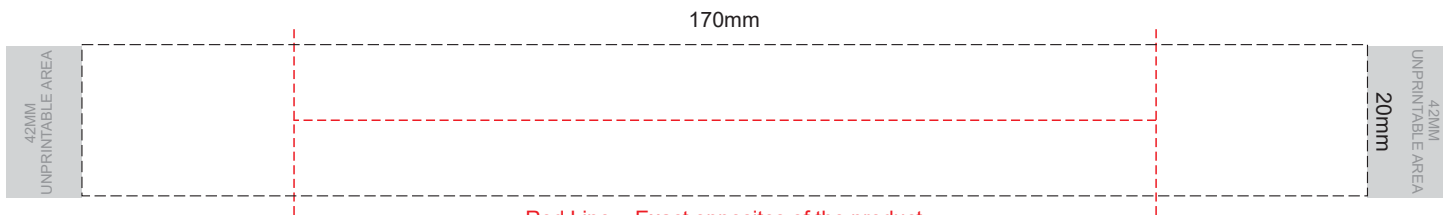

100% of Actual Size
Pad Print

Flip & Band
Lid colour colour

Cup colour

100% of Actual Size
Pad Print

SIDE 1

SIDE 2

Flip & Band
Lid colour colour

Cup colour

100% of Actual Size
Screen Print (one colour)

100% of Actual Size
Screen Print (one colour)
Double sided template front & Back

Red Line = Exact opposites of the product
(centre artwork to the red line)

Flip & Band
Lid colour colour

Cup colour

100% of Actual Size
Silicone Digital Print
Debossed

100% of Actual Size
Digital Packaging Print
FRONT

Artwork will be printed directly onto the product via CMYK printing (no white), colours will not be vibrant due to white ink not being available for this process.